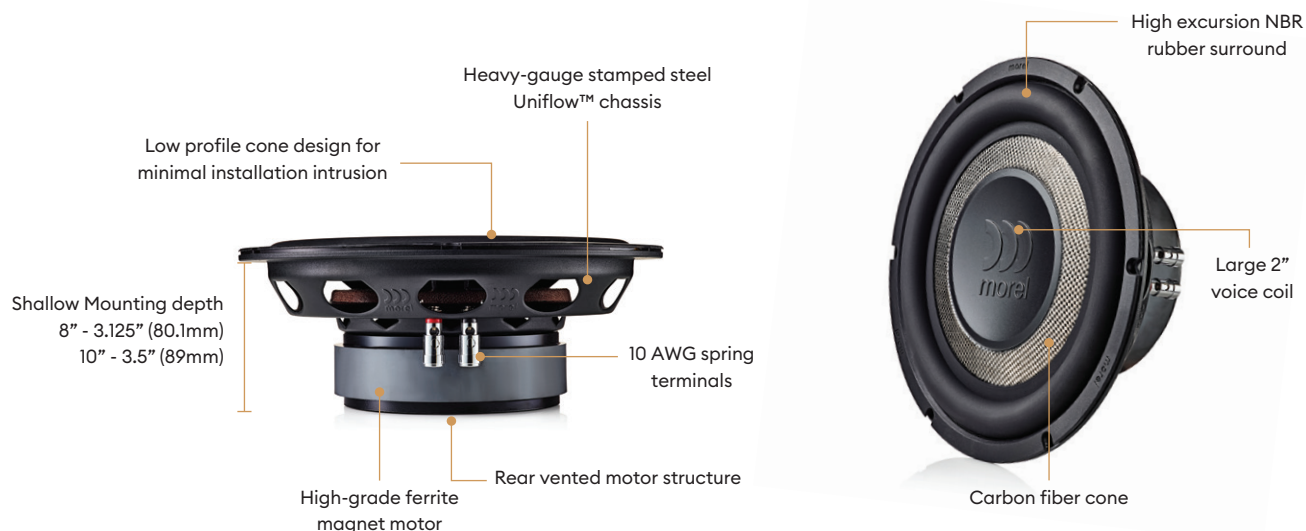

## Primo SL Subwoofer Series

The Morel PRIMO SL subwoofers are precision-engineered to deliver true high-fidelity bass where mounting depth and enclosure volume are extremely limited. Unlike conventional shallow subwoofers that compromise performance, the PRIMO SL was developed to outperform conventional subwoofers, using rigid carbon-weave cones with an exceptional stiffness-to-mass ratio for fast transient response, low distortion, high output, and natural musical integration.

Available in 8" and 10" sizes, the PRIMO SL are optimized to perform with exceptional accuracy in compact sealed and vented enclosures alike, making them ideal for modern vehicles where space efficiency is critical. Heavy-gauge stamped steel Uniflow™ chassis, large 2-inch voice coils, and rear-vented motors ensure clean, controlled output and thermal stability. With ultra-slim mounting depths of just 3.125" and 3.5", PRIMO SL delivers powerful bass where traditional subwoofers won't fit.

### Key advantages

- Engineered to be the most dynamic, efficient and musical subwoofer in its category
- Optimized for extremely compact sealed and vented enclosures
- Exceptional shallow mounting depth
- High power handling, high excursion
- FEA perfected cone and suspension geometry for precision performance
- Low air resistance Uniflow chassis with thermal venting
- Heavy gauge steel chassis minimizes resonance
- Klippel optimized performance